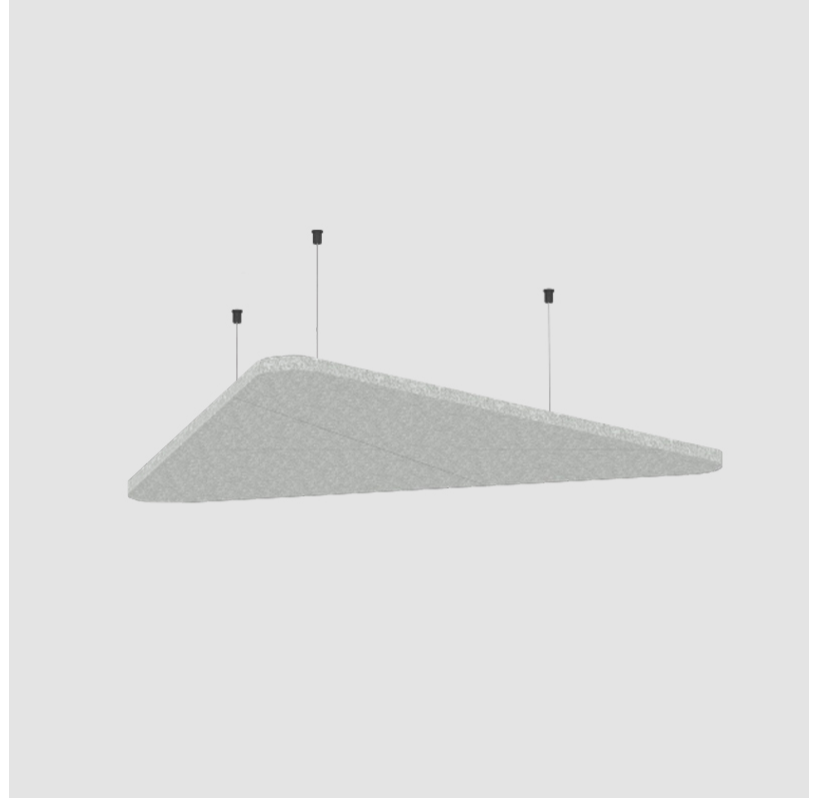

PROJECT	_____
TYPE	_____
SPECIFIER	_____
QUANTITY	_____
DATE	_____

VICTORY ACOUSTIC PANEL SUSPENSION

A300710-

base number	_____	_____	_____
	Finishes (Diamond)	Finish Options	Cable Length

1. To build a product code in our configurator select the specify button on the base model # product page
2. To build a manual product code on this datasheet choose from the options listed below in blue font and add the suffix to the base model #

GENERAL

Series: Victory Acoustic Panel
Brand: Prolicht
Division: Architectural
Mounting Type: Suspension
Mounting Location: Ceiling
Subcategory: Acoustic

PHYSICAL

Shape: Round
Length (mm): 800
Length (in): 31 1/2
Width (mm): 704
Width (in): 27 11/16
Height (mm): 24
Height (in): 15/16

Fixture Finish: [ANC / ASH / BNA / BTC / BZE / CEL / EGG / EVG / FOG / FOS / FST / FUA / IRI / IRO / KHA / LIC / LIM / MER / MSN / MUS / ONX / PEA / PLU / POL / PPY / RAY / ROY / RST / STE / SWD / TAN / TAU](#)

Holder Finish: [SSR / BKV / CWI / CRY / HAB / LAG / UFT / ITA / RUA / RUR / MIC / FTG / MYG / TWT / LOD / PUS / FRO / FUP / KIA / POP / BLS / SPG / MEY / GOH / GUM / CHC / COM / ABZ / JAG](#)

Fixture Material: [Aluminum](#)
[Cable Details: 2000mm / 6000mm Transparent Cable](#)

ELECTRICAL

LED

OPTICAL

RATINGS AND CERTIFICATIONS

Certified By: CSA Certified to UL and CSA Standards
IP rating: IP20