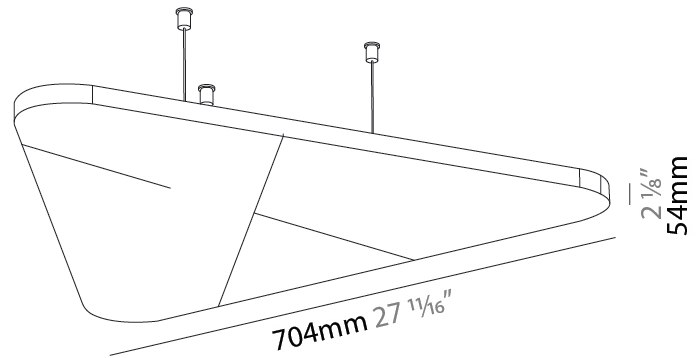

PROJECT	_____
TYPE	_____
SPECIFIER	_____
QUANTITY	_____
DATE	_____

VICTORY ACOUSTIC PANEL SUSPENSION

A300710-

base number	_____	_____	_____
	Finishes (Diamond)	Finish Options	Cable Length

1. To build a product code in our configurator select the specify button on the base model # product page
2. To build a manual product code on this datasheet choose from the options listed below in blue font and add the suffix to the base model #

GENERAL

Series: Victory Acoustic Panel
Brand: Prolicht
Division: Architectural
Mounting Type: Suspension
Mounting Location: Ceiling
Subcategory: Acoustic

PHYSICAL

Shape: Round
Length (mm): 800
Length (in): 31 1/2
Width (mm): 704
Width (in): 27 11/16
Height (mm): 24
Height (in): 15/16

Fixture Finish: [ANC / ASH / BNA / BTC / BZE / CEL / EGG / EVG / FOG / FOS / FST / FUA / IRI / IRO / KHA / LIC / LIM / MER / MSN / MUS / ONX / PEA / PLU / POL / PPY / RAY / ROY / RST / STE / SWD / TAN / TAU](#)

Holder Finish: [SSR / BKV / CWI / CRY / HAB / LAG / UFT / ITA / RUA / RUR / MIC / FTG / MYG / TWT / LOD / PUS / FRO / FUP / KIA / POP / BLS / SPG / MEY / GOH / GUM / CHC / COM / ABZ / JAG](#)

Fixture Material: [Aluminum](#)
[Cable Details: 2000mm / 6000mm Transparent Cable](#)

ELECTRICAL

LED

OPTICAL

RATINGS AND CERTIFICATIONS

Certified By: CSA Certified to UL and CSA Standards
IP rating: IP20