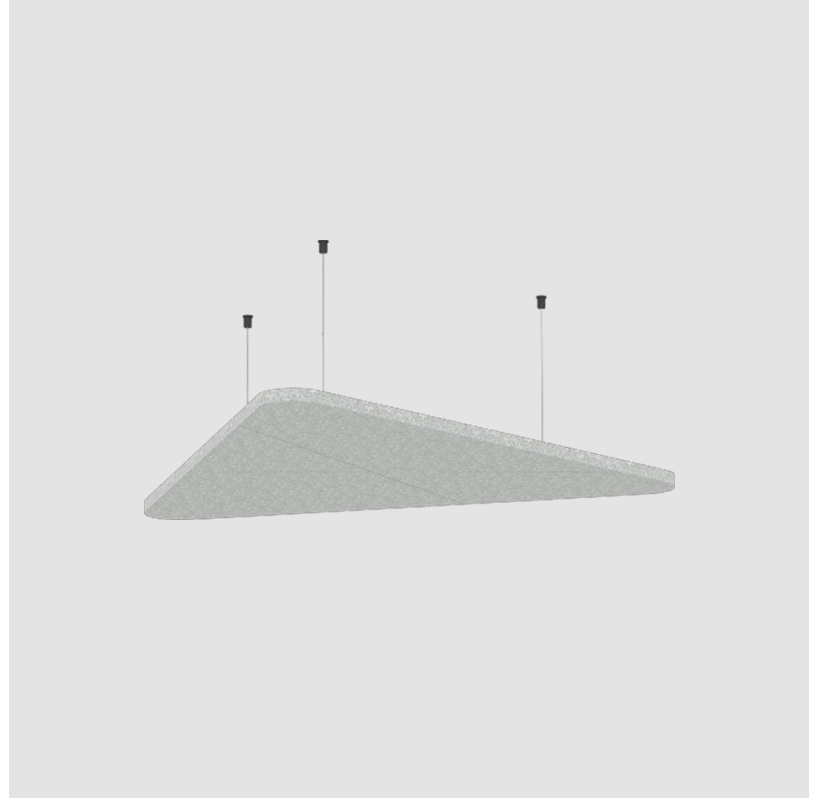

PROJECT	_____
TYPE	_____
SPECIFIER	_____
QUANTITY	_____
DATE	_____

VICTORY ACOUSTIC PANEL SUSPENSION

A300709-

base number	_____	_____	_____
	Finishes (Diamond)	Finish Options	Cable Length

1. To build a product code in our configurator select the specify button on the base model # product page
2. To build a manual product code on this datasheet choose from the options listed below in blue font and add the suffix to the base model #

GENERAL

Series: Victory Acoustic Panel
Brand: Prolicht
Division: Architectural
Mounting Type: Suspension
Mounting Location: Ceiling
Subcategory: Acoustic

PHYSICAL

Shape: Round
Length (mm): 500
Length (in): 19 ¹¹/₁₆
Width (mm): 448
Width (in): 17 ⁵/₈
Height (mm): 24
Height (in): 15/16

Fixture Finish: [ANC / ASH / BNA / BTC / BZE / CEL / EGG / EVG / FOG / FOS / FST / FUA / IRI / IRO / KHA / LIC / LIM / MER / MSN / MUS / ONX / PEA / PLU / POL / PPY / RAY / ROY / RST / STE / SWD / TAN / TAU](#)

Holder Finish: [SSR / BKV / CWI / CRY / HAB / LAG / UFT / ITA / RUA / RUR / MIC / FTG / MYG / TWT / LOD / PUS / FRO / FUP / KIA / POP / BLS / SPG / MEY / GOH / GUM / CHC / COM / ABZ / JAG](#)

Fixture Material: [Aluminum](#)
[Cable Details: 2000mm / 6000mm Transparent Cable](#)

ELECTRICAL

LED

OPTICAL

RATINGS AND CERTIFICATIONS

Certified By: CSA Certified to UL and CSA Standards
IP rating: IP20