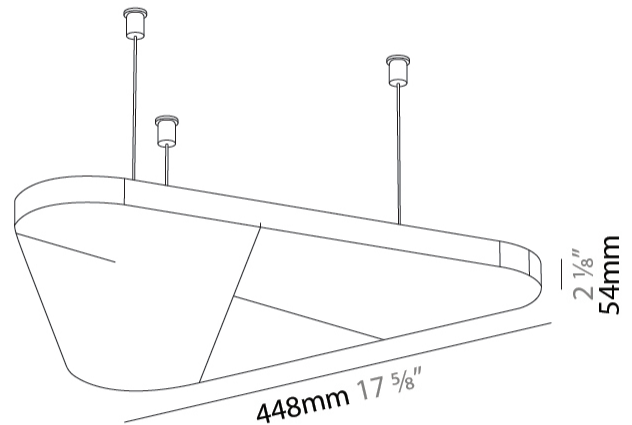

PROJECT	_____
TYPE	_____
SPECIFIER	_____
QUANTITY	_____
DATE	_____

VICTORY ACOUSTIC PANEL SUSPENSION

A300709-

base number	_____	_____	_____
	Finishes (Diamond)	Finish Options	Cable Length

1. To build a product code in our configurator select the specify button on the base model # product page
2. To build a manual product code on this datasheet choose from the options listed below in blue font and add the suffix to the base model #

GENERAL

Series: Victory Acoustic Panel
Brand: Prolicht
Division: Architectural
Mounting Type: Suspension
Mounting Location: Ceiling
Subcategory: Acoustic

PHYSICAL

Shape: Round
Length (mm): 500
Length (in): 19 ¹¹/₁₆
Width (mm): 448
Width (in): 17 ⁵/₈
Height (mm): 24
Height (in): 15/16

Fixture Finish: [ANC / ASH / BNA / BTC / BZE / CEL / EGG / EVG / FOG / FOS / FST / FUA / IRI / IRO / KHA / LIC / LIM / MER / MSN / MUS / ONX / PEA / PLU / POL / PPY / RAY / ROY / RST / STE / SWD / TAN / TAU](#)

Holder Finish: [SSR / BKV / CWI / CRY / HAB / LAG / UFT / ITA / RUA / RUR / MIC / FTG / MYG / TWT / LOD / PUS / FRO / FUP / KIA / POP / BLS / SPG / MEY / GOH / GUM / CHC / COM / ABZ / JAG](#)

Fixture Material: [Aluminum](#)
[Cable Details: 2000mm / 6000mm Transparent Cable](#)

ELECTRICAL

LED

OPTICAL

RATINGS AND CERTIFICATIONS

Certified By: CSA Certified to UL and CSA Standards
IP rating: IP20